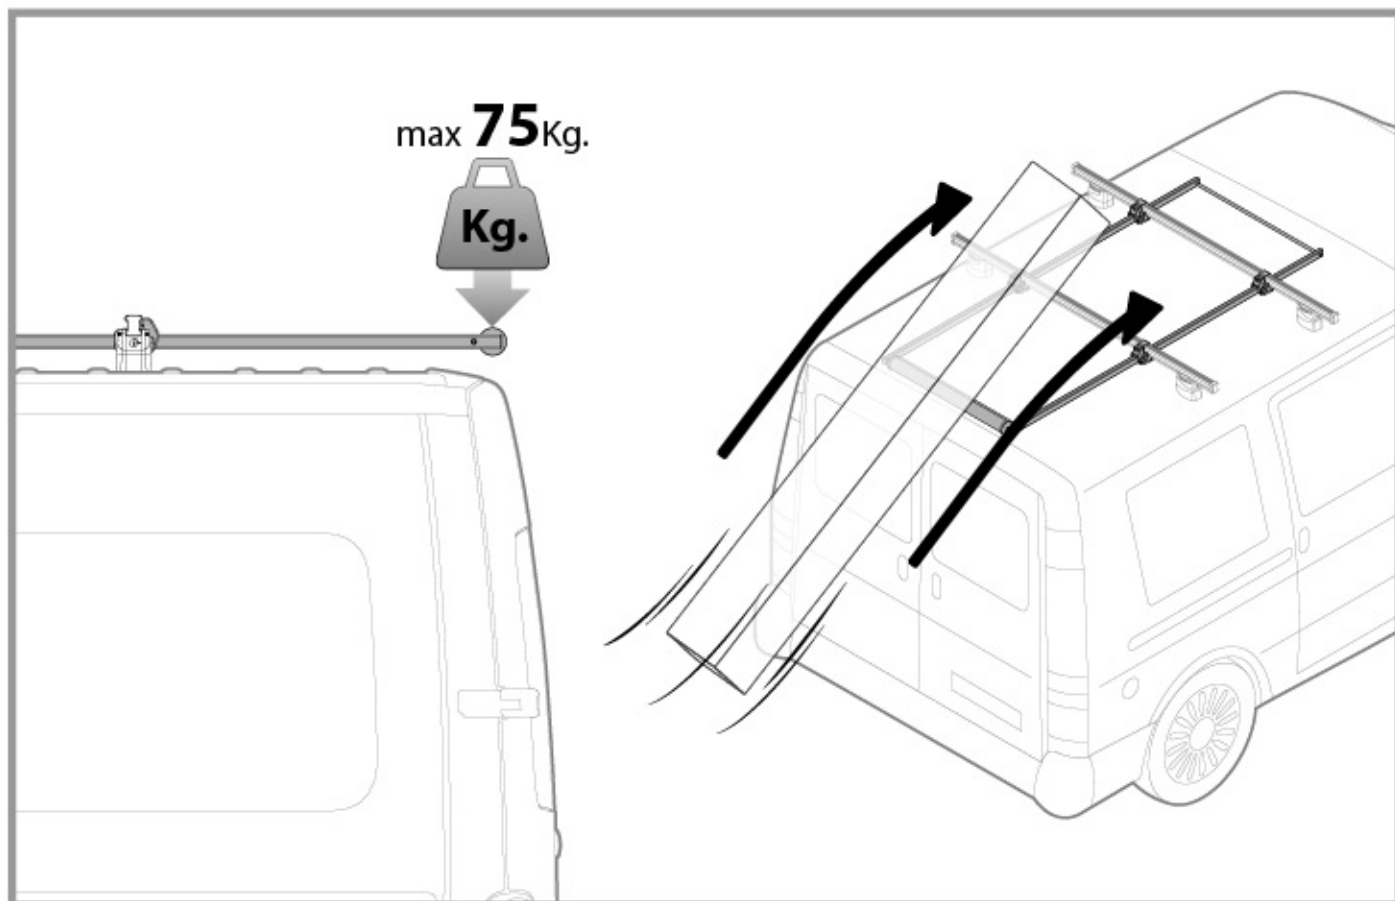

ATTENZIONE

WARNING