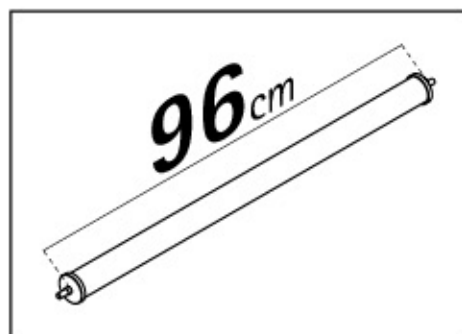

Art. N11020

U-0

58GR0003 - 64cm x1 	59FE004 x2 	30PL015 x2 	x1  CH 5	
22FE002 x2 	11PL006 x4 	53PL002 x4 	x1  CH 10	
59FE005 x2 	30PL014 x4 	40FE014 x4 	x1          Safety regulations NORDRIVE	
60CE6016 x4  M6x16	60CE6030 x4  M6x30	60CE6060 x8  M6x60	61ED0611 x4 	60R00612 x4 

96cm

Art. N11021

U-7

58GR0004 - 96cm x1 96cm	59FE004 x2 	30PL015 x2 	x1 CH 5	
22FE002 x2 	11PL006 x4 	53PL002 x4 	x1 CH 10	
59FE0006 x2 	30PL014 x4 	40FE014 x4 	x1 Safety regulations NORDRIVE	
60CE6016 x4 M6x16	60CE6030 x4 M6x30	60CE6060 x8 M6x60	61ED0611 x4 	60R00612 x4