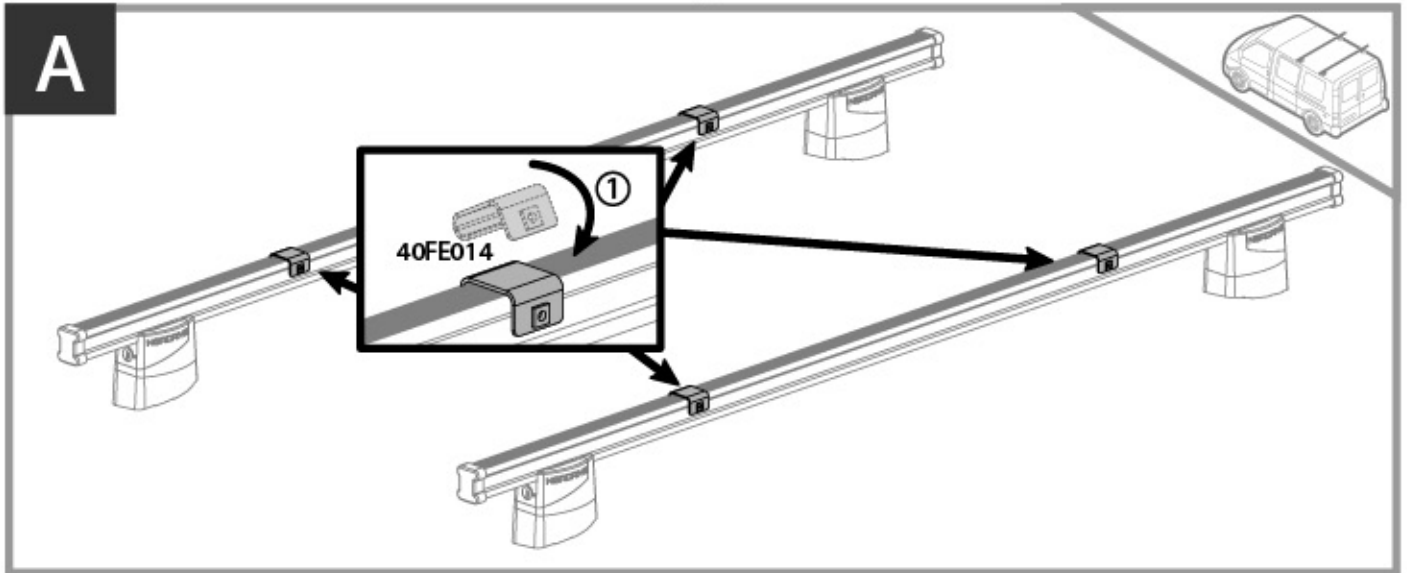

96cm

Art. N11021

U-7

58GR0004 - 96cm x1 96cm	59FE004 x2 	30PL015 x2 	x1 CH 5	
22FE002 x2 	11PL006 x4 	53PL002 x4 	x1 CH 10	
59FE0006 x2 	30PL014 x4 	40FE014 x4 	x1 Safety regulations NORDRIVE	
60CE6016 x4 M6x16	60CE6030 x4 M6x30	60CE6060 x8 M6x60	61ED0611 x4 	60R00612 x4