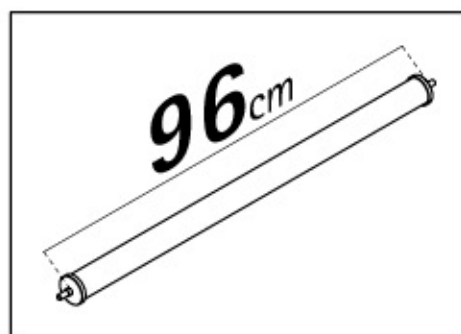

NORDDRIVE[®]
TRANSPORT SOLUTIONS

64cm

Art. N11020

U-0

Kg. 12

58GR0003 - 64cm x1 	59FE004 x2 	30PL015 x2 	x1  CH 5
22FE002 x2 	11PL006 x4 	53PL002 x4 	x1  CH 10
59FE005 x2 	66DA620 x4 	60CE6016 x4  M6x16	x1        Safety regulations NORDRIVE
60CE6030 x4  M6x30	60CE6060 x8  M6x60	61ED0611 x4 	60RO0612 x4 

96cm

Art. N11021

U-7

58GR0004 - 96cm x1 96cm	59FE004 x2 	30PL015 x2 	x1 CH 5	
22FE002 x2 	11PL006 x4 	53PL002 x4 	x1 CH 10	
59FE0006 x2 	66DA620 x4 	60CE6016 x4 M6x16	x1 Safety regulations NÖRDRIVE	
60CE6030 x4 M6x30	60CE6060 x8 M6x60	61ED0611 x4 		60RO0612 x4