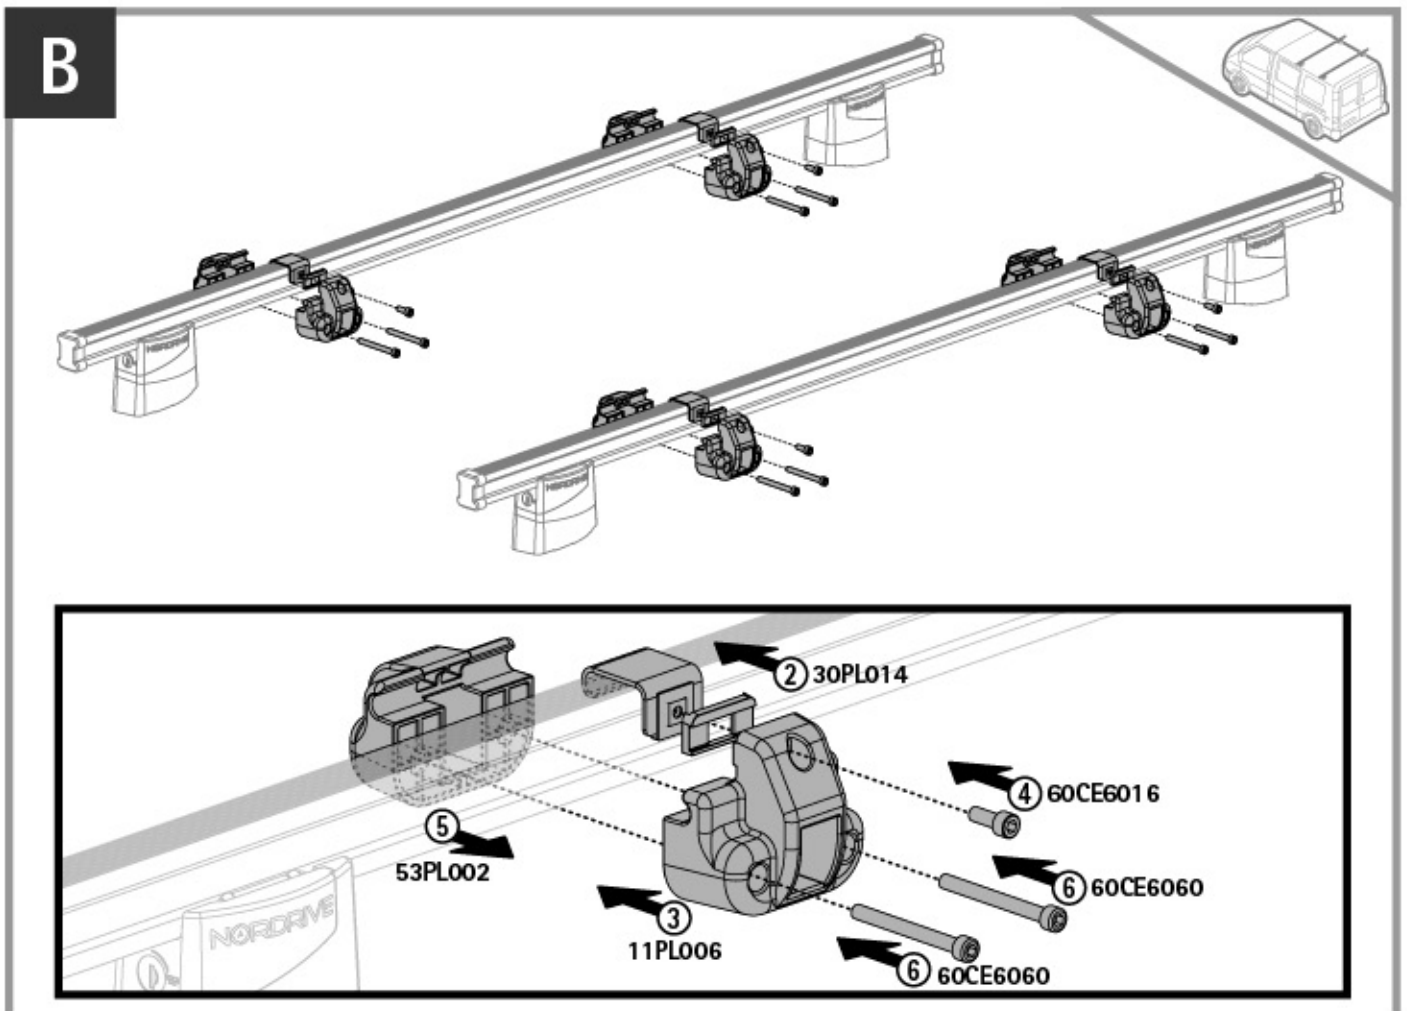

Art. N11020

U-0

58GR0003 - 64cm x1 	59FE004 x2 	30PL015 x2 	x1  CH 5	
22FE002 x2 	11PL006 x4 	53PL002 x4 	x1  CH 10	
59FE005 x2 	30PL014 x4 	40FE014 x4 	x1          Safety regulations NORDRIVE	
60CE6016 x4  M6x16	60CE6030 x4  M6x30	60CE6060 x8  M6x60	61ED0611 x4 	60R00612 x4 

96cm

Art. N11021

U-7

58GR0004 - 96cm x1 96cm	59FE004 x2 	30PL015 x2 	x1 CH 5	
22FE002 x2 	11PL006 x4 	53PL002 x4 	x1 CH 10	
59FE0006 x2 	30PL014 x4 	40FE014 x4 	x1 Safety regulations NORDRIVE	
60CE6016 x4 M6x16	60CE6030 x4 M6x30	60CE6060 x8 M6x60	61ED0611 x4 	60R00612 x4